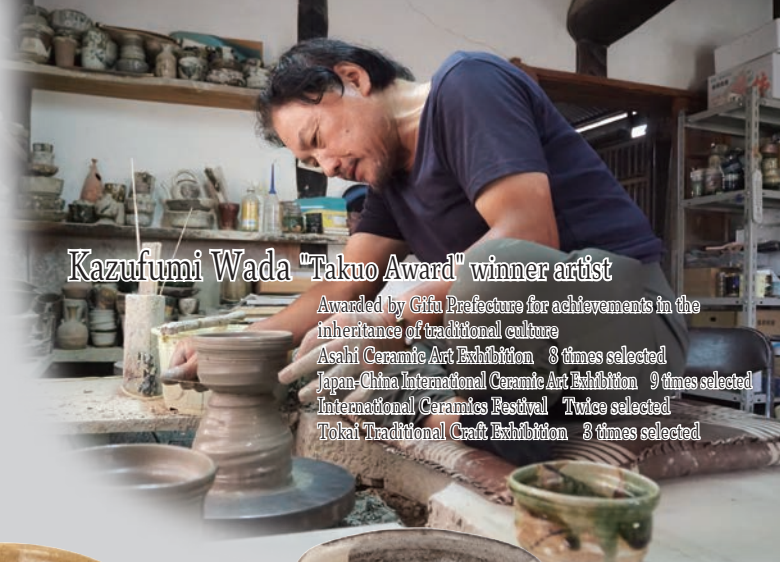

# 手造り窯六窯 桂山作

TEDUKURI-ROKUYOU

Kazufumi Wada "Takuo Award" winner artist

Awarded by Gifu Prefecture for achievements in the inheritance of traditional culture  
 Asahi Ceramic Art Exhibition 8 times selected  
 Japan-China International Ceramic Art Exhibition 9 times selected  
 International Ceramics Festival Twice selected  
 Tokai Traditional Craft Exhibition 3 times selected